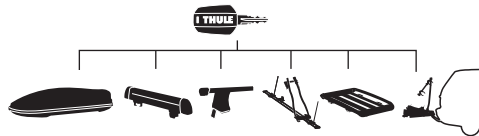

Thule 13-to-7-pin Adapter
9907

Thule 4th Bike Adapter
9261

Thule Spare Wheel Adapter
9241

Thule Number Plate
9762

Thule 3rd Brake Light 13pin
9904

Thule One-Key System

- 544**  (x4)
- 596**  (x6)
- 588**  (x8)
- 452**  (x12)