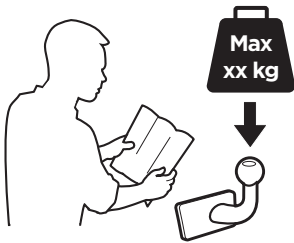

926002

CITY CRASH
Complies with ISO norm

927002

CITY CRASH
Complies with ISO norm

i

i

50 kg
60 kg
65 kg
70 kg
75 kg
80 kg
>85 kg

Max 31 kg
Max 41 kg
Max 46 kg
Max 51 kg
Max 56 kg*
Max 60 kg*
Max 60 kg*