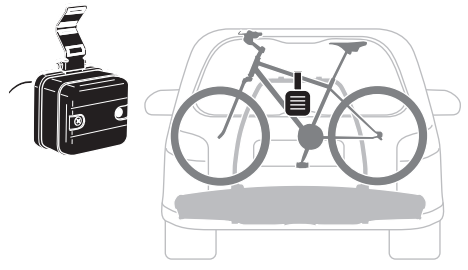

Thule 13-to-7-pin Adapter
9907

Thule 4th Bike Adapter
9261

Thule Spare Wheel Adapter
9241

Thule Number Plate
9762

Thule 3rd Brake Light 13pin
9904

Thule One-Key System

- 544**  (x4)
- 596**  (x6)
- 588**  (x8)
- 452**  (x12)