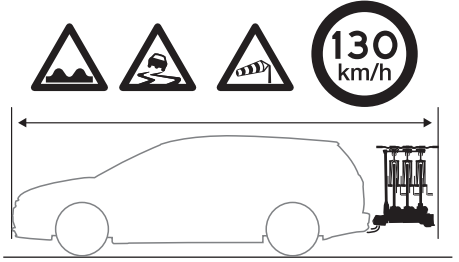

926002

CITY CRASH
Complies with ISO norm

927002

CITY CRASH
Complies with ISO norm

i

i

50 kg
60 kg
65 kg
70 kg
75 kg
80 kg
>85 kg

Max 31 kg
Max 41 kg
Max 46 kg
Max 51 kg
Max 56 kg*
Max 60 kg*
Max 60 kg*