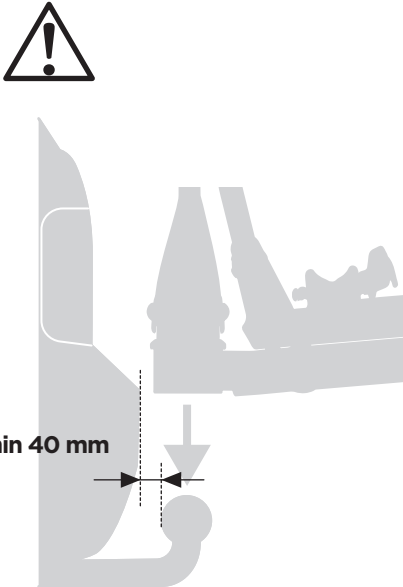

926002

CITY CRASH
Complies with ISO norm

927002

CITY CRASH
Complies with ISO norm

i

i

50 kg
60 kg
65 kg
70 kg
75 kg
80 kg
>85 kg

Max 31 kg
Max 41 kg
Max 46 kg
Max 51 kg
Max 56 kg*
Max 60 kg*
Max 60 kg*