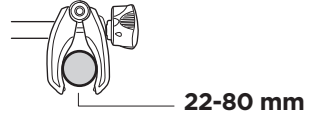

926002

CITY CRASH
Complies with ISO norm

927002

CITY CRASH
Complies with ISO norm

i

i

50 kg
60 kg
65 kg
70 kg
75 kg
80 kg
>85 kg

Max 31 kg
Max 41 kg
Max 46 kg
Max 51 kg
Max 56 kg*
Max 60 kg*
Max 60 kg*