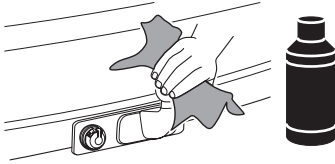

926002

CITY CRASH
Complies with ISO norm

927002

CITY CRASH
Complies with ISO norm

i

i

50 kg
60 kg
65 kg
70 kg
75 kg
80 kg
>85 kg

Max 31 kg
Max 41 kg
Max 46 kg
Max 51 kg
Max 56 kg*
Max 60 kg*
Max 60 kg*