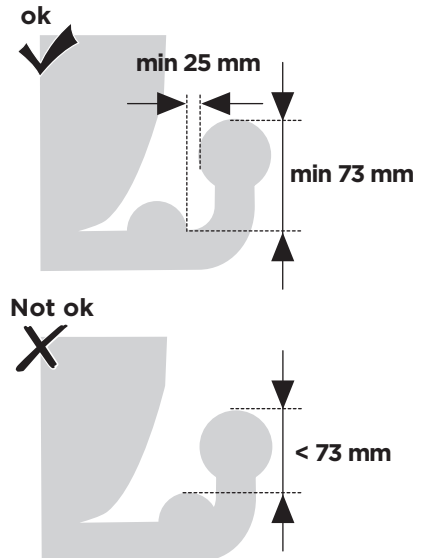

926002

CITY CRASH
Complies with ISO norm

927002

CITY CRASH
Complies with ISO norm

i

i

50 kg
60 kg
65 kg
70 kg
75 kg
80 kg
>85 kg

Max 31 kg
Max 41 kg
Max 46 kg
Max 51 kg
Max 56 kg*
Max 60 kg*
Max 60 kg*