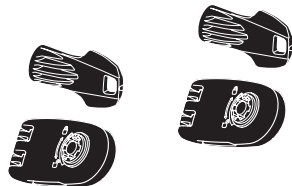

Thule Wall Hanger
9771

Thule Road Bike Adapter
9772

Thule AcuTight Torque Limiter Knob
528

Thule Bike Frame Adapter
982

Thule Loading Ramp
9152

Thule Carbon Frame Protector
984

Thule Wheel Strap Locks
986

Thule 7-to-13-pin Adapter
9906