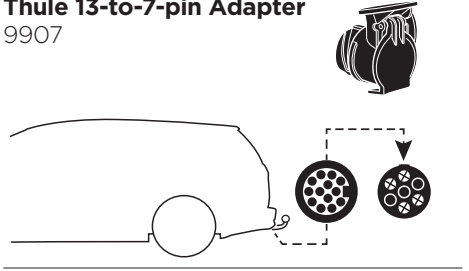

Thule 13-to-7-pin Adapter
9907