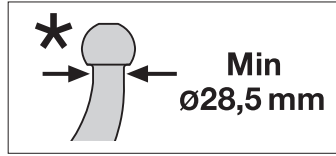

926002

CITY CRASH
Complies with ISO norm

927002

CITY CRASH
Complies with ISO norm

i

i

50 kg
60 kg
65 kg
70 kg
75 kg
80 kg
>85 kg

Max 31 kg
Max 41 kg
Max 46 kg
Max 51 kg
Max 56 kg*
Max 60 kg*
Max 60 kg*